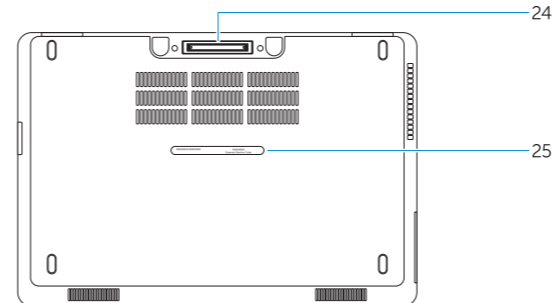

dell.com/contactdell

dell.com/regulatory_compliance

P255

P255001

Latitude 12-E5250/5250

Features

Kenmerken | Funkcje | Caracteristici | Funkcije

1. Network connector
2. USB 3.0 connectors
3. HDMI connector
4. Microphones (optional)
5. Camera
6. Camera-status light
7. Power connector
8. Microphone
9. Power button
10. Mini-DisplayPort connector
11. USB 3.0 connector with PowerShare
12. Memory-card reader
13. Contactless smart-card reader (optional)
14. Fingerprint reader (optional)
15. Wireless-status light
16. Battery-status light
17. Hard-drive activity light
18. Power-status light
19. Speakers
20. Touchpad
21. Smart-card reader (optional)
22. Headset connector
23. Security-cable slot
24. Dock connector (optional)
25. Service-tag label