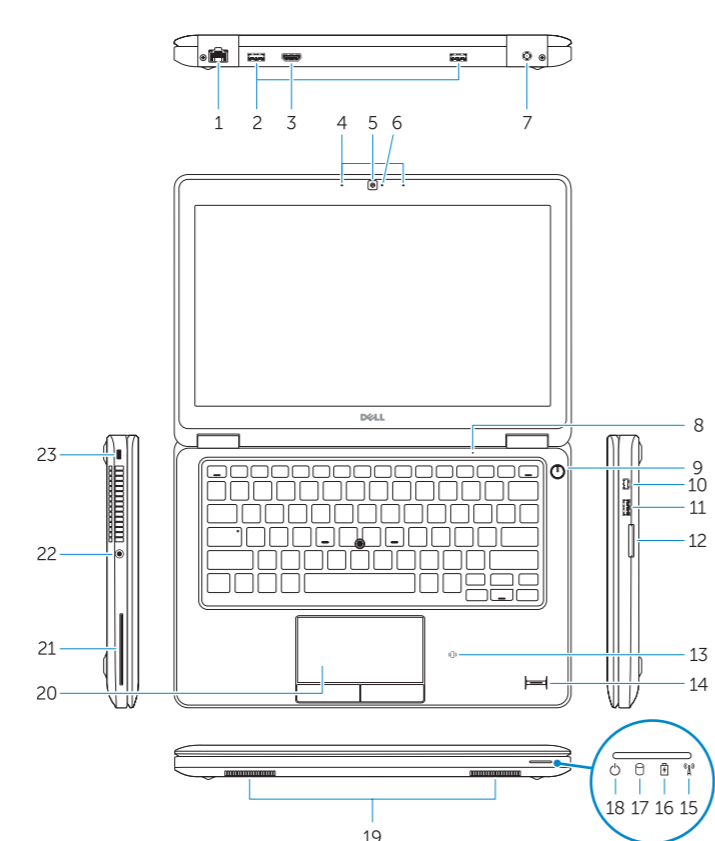

dell.com/contactdell

dell.com/regulatory_compliance

P255

P255001

Latitude 12-E5250/5250

Features

Kenmerken | Funkcje | Caracteristici | Funkcije

1. Network connector
2. USB 3.0 connectors
3. HDMI connector
4. Microphones (optional)
5. Camera
6. Camera-status light
7. Power connector
8. Microphone
9. Power button
10. Mini-DisplayPort connector
11. USB 3.0 connector with PowerShare
12. Memory-card reader
13. Contactless smart-card reader (optional)
14. Fingerprint reader (optional)
15. Wireless-status light
16. Battery-status light
17. Hard-drive activity light
18. Power-status light
19. Speakers
20. Touchpad
21. Smart-card reader (optional)
22. Headset connector
23. Security-cable slot
24. Dock connector (optional)
25. Service-tag label